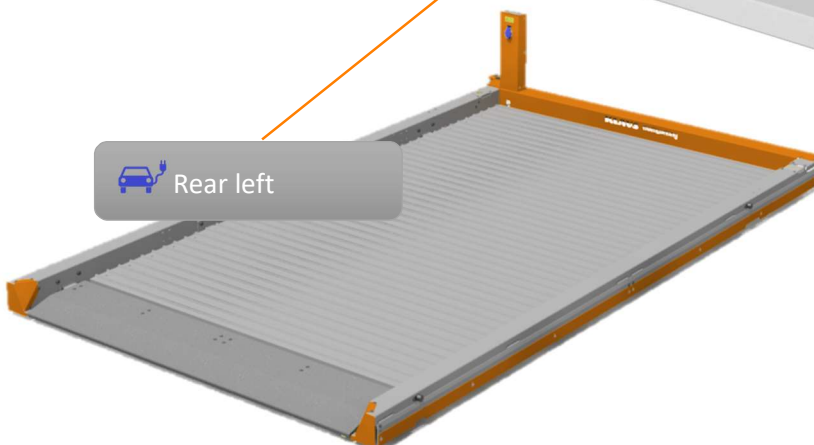

Mounting options for E-Parking XS and XL – TrendVario 4300

- Upright installation of the charging column in the parking space
- E-Parking XS and XL on the upper and lower parking spaces
- E-Parking XS on the middle parking spaces
- Transfer box on the rear wall for additional connections

Mounting options for E-Parking XS and XL – TrendVario 4200

- Upright installation of the charging column in the parking space
- E-Parking XS and XL on the upper parking spaces
- E-Parking XS on the middle parking spaces
- Transfer box on the rear wall for additional connections

  Rear left

 Rear left

 E-Parking XS – 3.7kW
 E-Parking XL – 22kW

Mounting options for E-Parking XS and XL – MultiBase 2072i

- Upright installation of the charging column for the upper parking spaces, hanging installation for the lower parking spaces
- Individually selectable mounting position for each charging column
- 1 – 4 XS or XL charging columns – combined installation also possible
- Transfer box on the rear wall for additional connections