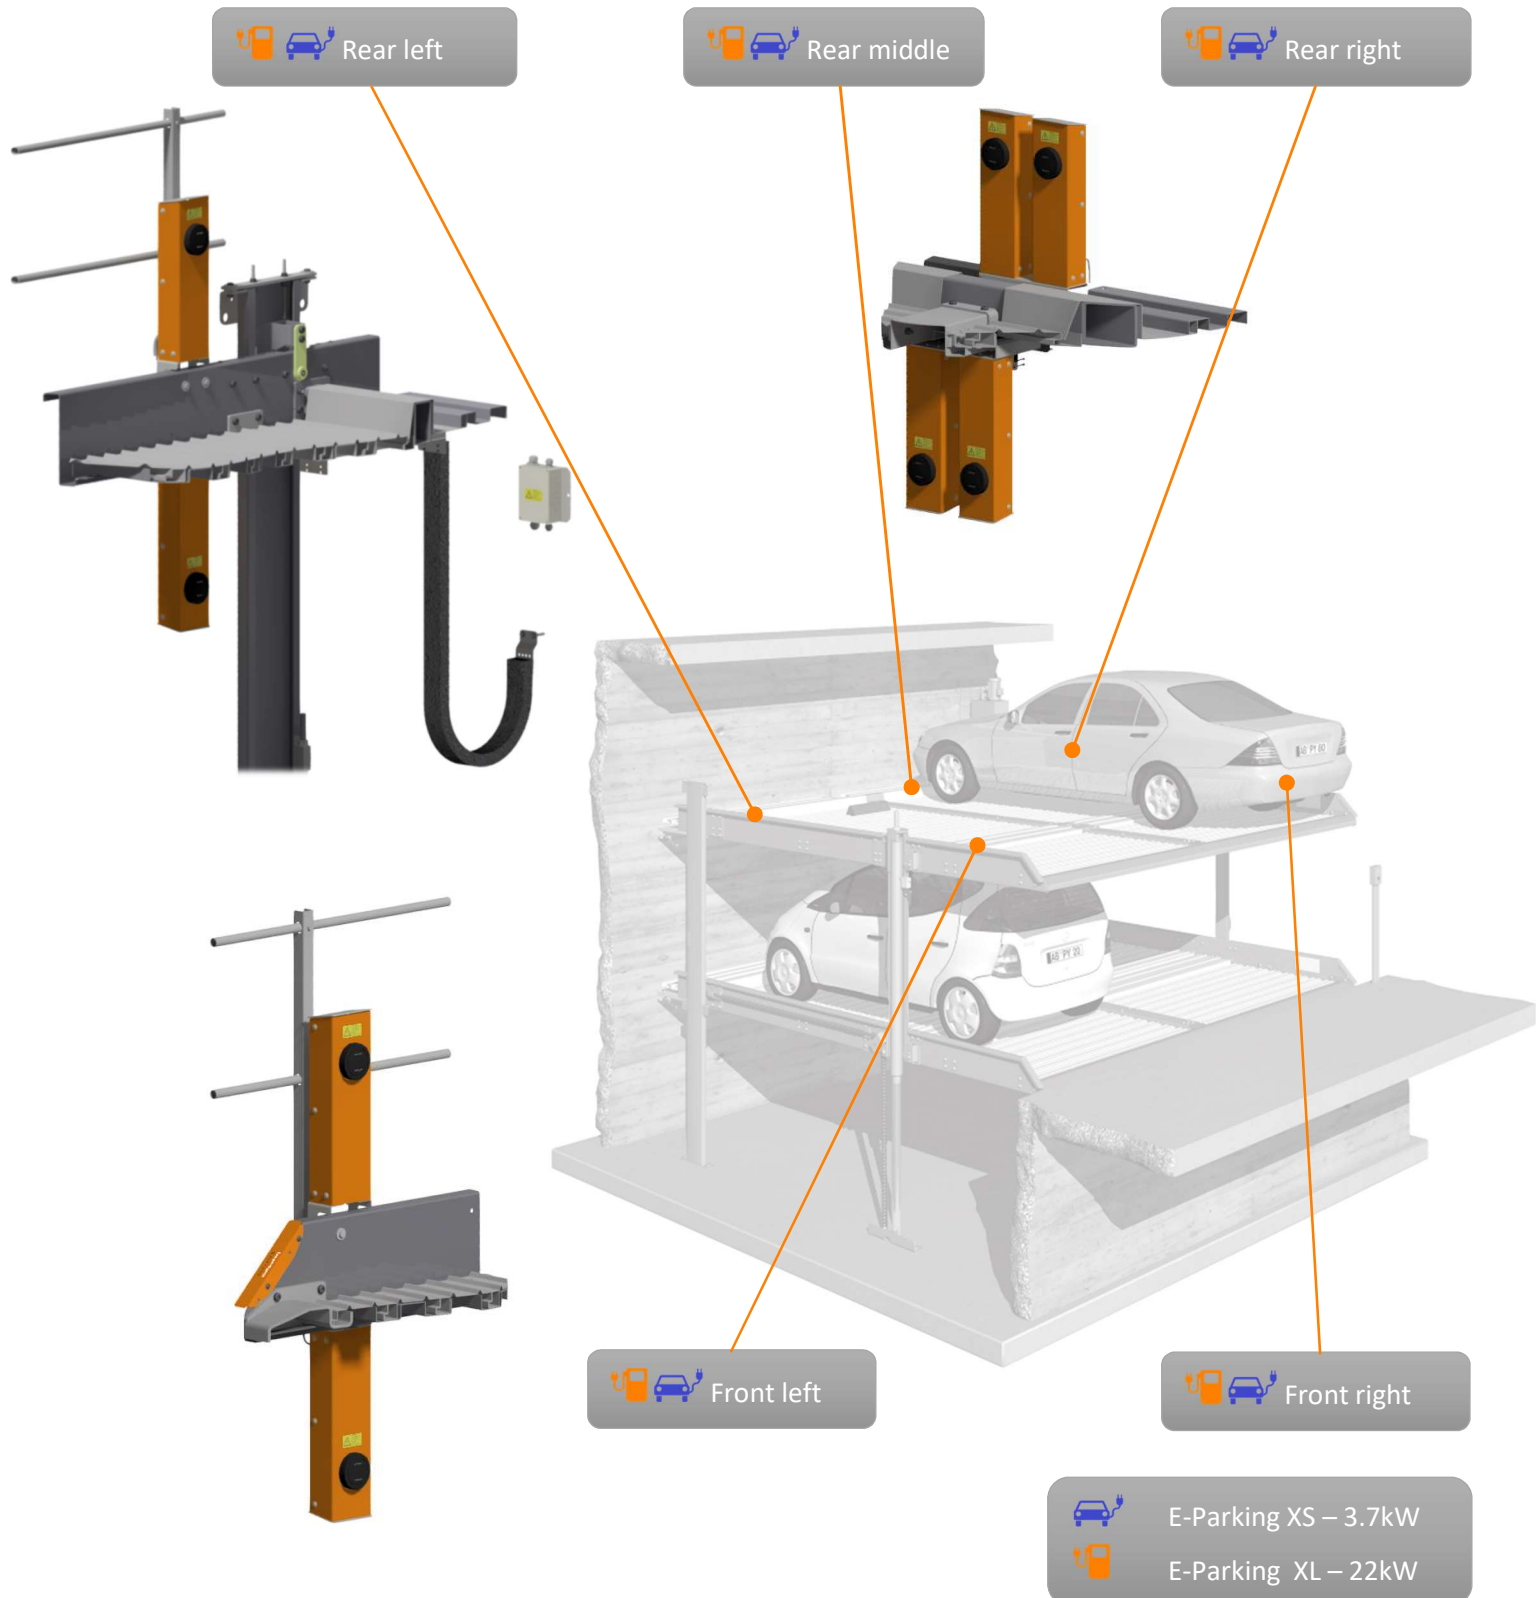

Mounting options for E-Parking XS and XL – TrendVario 4200

- Upright installation of the charging column in the parking space
- E-Parking XS and XL on the upper parking spaces
- E-Parking XS on the middle parking spaces
- Transfer box on the rear wall for additional connections

  Rear left

 Rear left

 E-Parking XS – 3.7kW
 E-Parking XL – 22kW

Mounting options for E-Parking XS and XL – MultiBase 2072i

- Upright installation of the charging column for the upper parking spaces, hanging installation for the lower parking spaces
- Individually selectable mounting position for each charging column
- 1 – 4 XS or XL charging columns – combined installation also possible
- Transfer box on the rear wall for additional connections

Mounting options for E-Parking XS and XL – SingleVario 2061

- Upright installation of the charging column in the parking space
- Individually selectable mounting position for each charging column
- Transfer box near the ground for additional connections