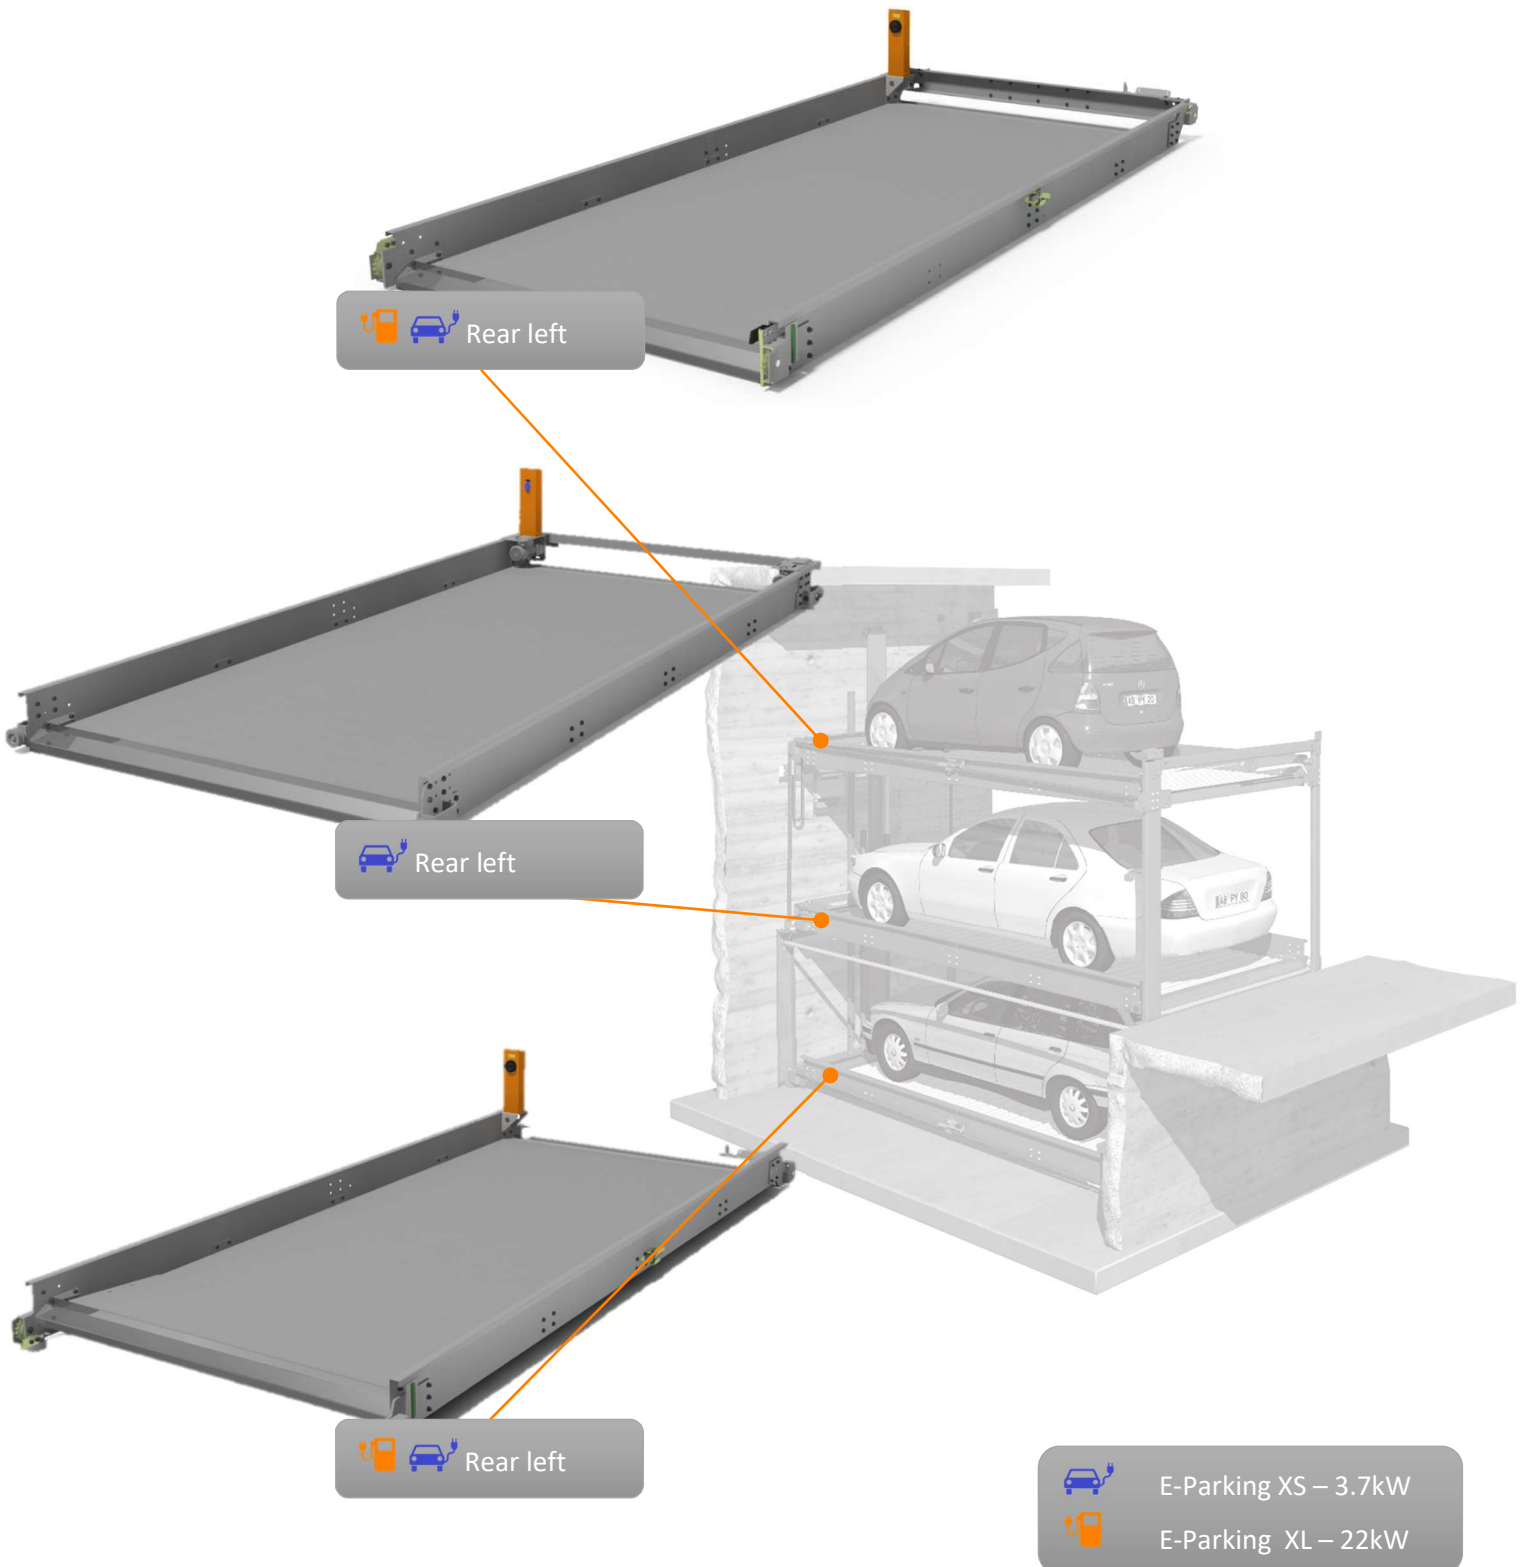

Scope of supply:

- Universal charging column XL – Type 2 charging socket – 22kW 400V 3~ 32A
- Cable chain
- Highly flexible special cables for use in cable chains
- Transfer box with terminals and connection diagram
- Brackets with installation material

Note:

Please consult a certified electrician for information about ensuring an adequate charging infrastructure and the possibility of connecting our charging column to your charging electronics (wall box).

Mounting options for E-Parking XS and XL – TrendVario 4300

- Upright installation of the charging column in the parking space
- E-Parking XS and XL on the upper and lower parking spaces
- E-Parking XS on the middle parking spaces
- Transfer box on the rear wall for additional connections

Mounting options for E-Parking XS and XL – TrendVario 4200

- Upright installation of the charging column in the parking space
- E-Parking XS and XL on the upper parking spaces
- E-Parking XS on the middle parking spaces
- Transfer box on the rear wall for additional connections