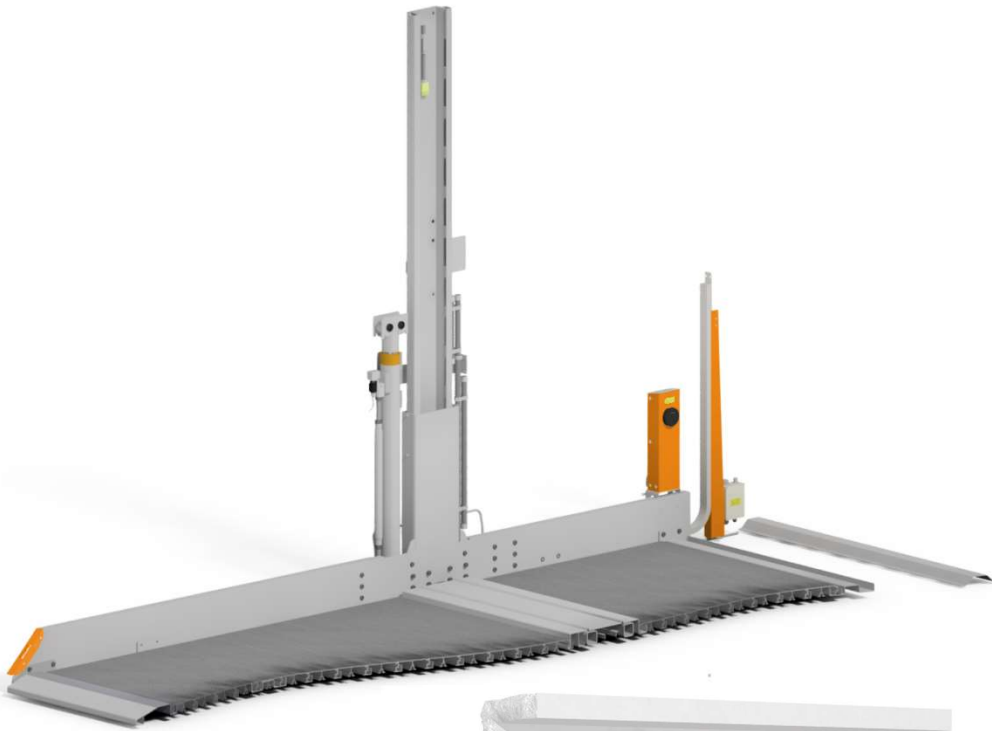

E-Parking XS and XL

Intelligent charging preparation

E-Parking XS charging column for up to 3.7kW

- ❑ Sturdy universal charging column for individual attachment to the parking system
- ❑ Slim design – does not get in the way, even in narrow parking spaces
- ❑ CEE 3-pin socket – country-specific adapters available worldwide
- ❑ Defined and protected wiring in a cable chain
- ❑ Transfer box for connection to the building's mains network or a load management system
- ❑ Retrofitting possible on many KLAUS Multiparking parking systems

Scope of supply:

- Universal charging column XS – CEE charging socket – 3.7kW 230V 1~16A
- Cable chain
- Highly flexible special cables for use in cable chains
- Transfer box with terminals and connection diagram
- Brackets with installation material

  Rear left

 Rear left

 E-Parking XS – 3.7kW
 E-Parking XL – 22kW

Mounting options for E-Parking XS and XL – MultiBase 2072i

- Upright installation of the charging column for the upper parking spaces, hanging installation for the lower parking spaces
- Individually selectable mounting position for each charging column
- 1 – 4 XS or XL charging columns – combined installation also possible
- Transfer box on the rear wall for additional connections

Mounting options for E-Parking XS and XL – SingleVario 2061

- Upright installation of the charging column in the parking space
- Individually selectable mounting position for each charging column
- Transfer box near the ground for additional connections