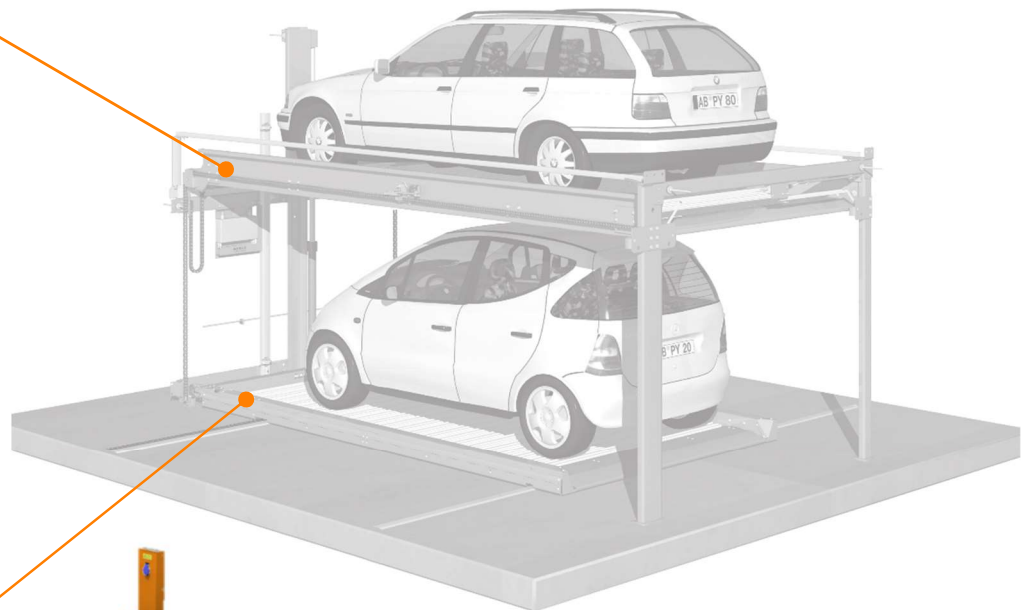

Rear left

E-Parking XS – 3.7kW
 E-Parking XL – 22kW