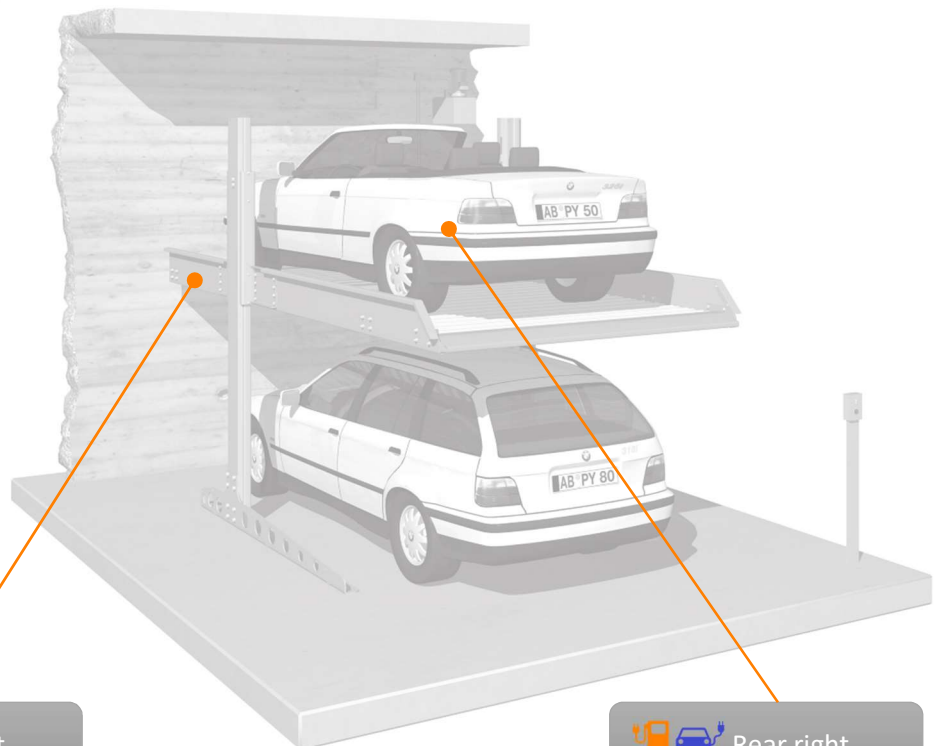

Mounting options for E-Parking XS and XL – TrendVario 4200

- Upright installation of the charging column in the parking space
- E-Parking XS and XL on the upper parking spaces
- E-Parking XS on the middle parking spaces
- Transfer box on the rear wall for additional connections

  Rear left

 Rear left

 E-Parking XS – 3.7kW
 E-Parking XL – 22kW

Mounting options for E-Parking XS and XL – MultiBase 2072i

- Upright installation of the charging column for the upper parking spaces, hanging installation for the lower parking spaces
- Individually selectable mounting position for each charging column
- 1 – 4 XS or XL charging columns – combined installation also possible
- Transfer box on the rear wall for additional connections

Mounting options for E-Parking XS and XL – SingleVario 2061

- Upright installation of the charging column in the parking space
- Individually selectable mounting position for each charging column
- Transfer box near the ground for additional connections